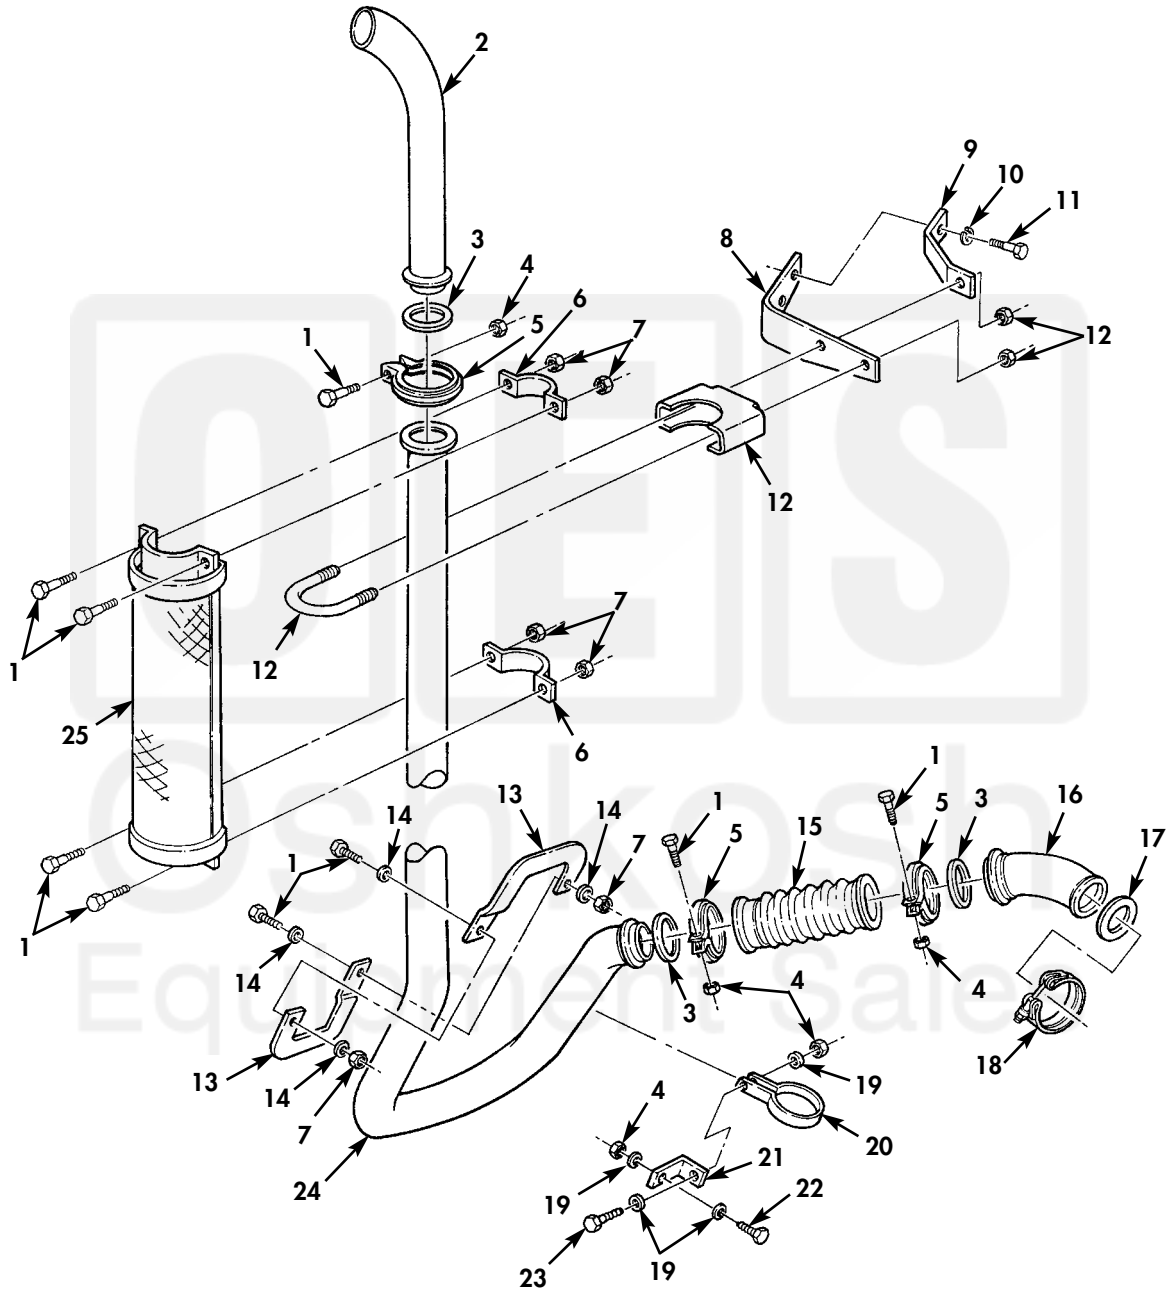

FIELD AND SUSTAINMENT MAINTENANCE
REPAIR PARTS AND SPECIAL TOOLS LIST

TRUCK, CARGO: 2-1/2-TON, 6X6, M44A2 SERIES TRUCKS (MULTIFUEL)

Figure 29. Stack Exhaust and Related Parts.

(1) ITEM NO	(2) SMR CODE	(3) NSN	(4) CAGEC	(5) PART NUMBER	(6) DESCRIPTION AND USABLE ON CODE (UOC)	(7) QTY
GROUP 0401 MUFFLER AND PIPES						
FIG. 29 STACK EXHAUST AND RELATED PARTS						
1	PAOZZ	5305-00-267-8956	80204	B1821BH025F150N	SCREW,CAP,HEXAGON H..... UOC:437,438,445,446,455,456,503,506, 510,511,516	9
2	PAOZZ	2990-00-104-2836	19207	11677091	PIPE,EXHAUST..... UOC:437,438,445,446,455,456,503,506, 510,511,516	1
3	PAOZZ	5330-01-378-7401	14153	03110-2	GASKET..... UOC:437,438,445,446,455,456,503,506, 510,511,516	3
4	PAOZZ	5310-00-176-6690	19207	11609727-2	NUT,SELF-LOCKING,HE..... UOC:437,438,445,446,455,456,503,506, 510,511,516	5
5	PAOZZ	5342-00-194-1665	19207	11609348-10	COUPLING,CLAMP,GROO..... UOC:437,438,445,446,455,456,503,506, 510,511,516	3
6	PAOZZ	5340-00-097-6399	19207	11677122	STRAP,RETAINING..... UOC:437,438,445,446,455,456,503,506, 510,511,516	2
7	PAOZZ	5310-00-139-4627	19207	11609727-1	NUT,SELF-LOCKING,HE..... UOC:437,438,445,446,455,456,503,506, 510,511,516	6
8	PAOZZ	2990-00-104-2895	19207	11677118	SUPPORT,EXHAUST PIP..... UOC:437,438,445,446,455,456,503,506, 510,511,516	1
9	PAOZZ	2990-00-104-2896	19207	11677120	HANGER,ENGINE EXHAU..... UOC:437,438,445,446,455,456,503,506, 510,511,516	1
10	PAOZZ	5310-00-637-9541	80205	MS35338-46	WASHER,LOCK..... UOC:437,438,445,446,455,456,503,506, 510,511,516	1
11	PAOZZ	5305-00-914-6131	80204	B1821BH038F175D	SCREW,CAP,HEXAGON H..... UOC:437,438,445,446,455,456,503,506, 510,511,516	1
12	PAOZZ	5342-00-097-6512	19207	11676955	CLAMP ASSEMBLY..... UOC:437,438,445,446,455,456,503,506, 510,511,516	1
13	PAOZZ	5340-00-054-3173	19207	11677063	COVER,ACCESS..... UOC:437,438,445,446,455,456,503,506, 510,511,516	2
14	PAOZZ	5310-00-809-3078	96906	MS27183-11	WASHER,FLAT..... UOC:437,438,445,446,455,456,503,506, 510,511,516	4
15	PAOZZ	2990-00-104-2861	19207	11663019	PIPE,EXHAUST..... UOC:437,438,445,446,455,456,503,506, 510,511,516	1
16	PAOZZ	4730-00-104-2794	19207	11677093	ELBOW,FLANGE..... UOC:437,438,445,446,455,456,503,506, 510,511,516	1
17	PAOZZ	5330-00-106-8555	19207	11677119	GASKET..... UOC:437,438,445,446,455,456,503,506, 510,511,516	1
18	PAOZZ	5342-00-092-6372	81343	AS5355/3-15B	COUPLING,CLAMP,GROO..... UOC:437,438,445,446,455,456,503,506, 510,511,516	1
19	PAOZZ	5310-00-081-4219	96906	MS27183-12	WASHER,FLAT..... UOC:437,438,445,446,455,456,503,506, 510,511,516	4